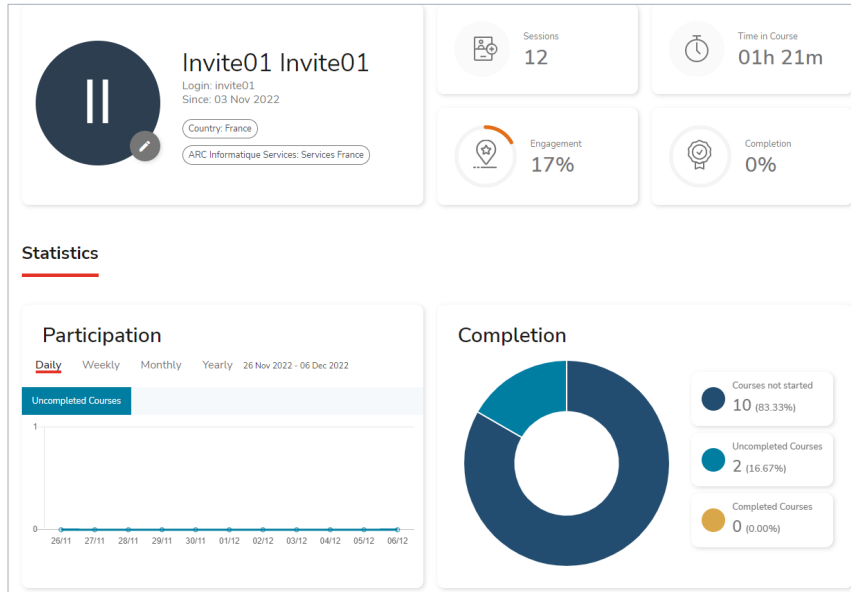

TARGET YOUR VERTICAL WITH ACADEMY PATHS!

Because each vertical has its own specific technical needs our PcVue Academy offers also dedicated path for Energy, BMS, Water activities. Trainees will have access to a full set of customized PcVue training parts that will be focused on their vertical which guaranties a better efficiency in the development phases.